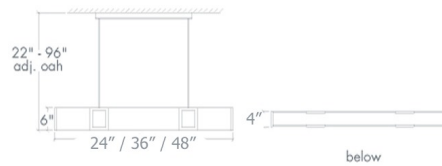

Description

The Strata Rectangle Pendant brings a clean bold vibe to your space. The acrylic diffuser is accented with decorative metal details, to complement a variety of styles. Available with an Opal, White Swirl, Faux Alabaster, Tea Stained, or Caramel Onyx diffuser with a Bronze Age, Ancient Iron, Black, Cast Bronze, Black Pearl, Chestnut, Chrome, Dark Iron, Empire Bronze, Medieval Bronze, New Brass, Smokey Brass, Satin Pewter, or Smoked Silver finish in three sizes. Canopy: 12.75 inch x 4.5 inch. Damp location rated. Made in the USA. UL listed.

Shown in bronze age / caramel onyx

Specifications

COLOR	Caramel Onyx
BODY FINISH	Bronze Age
WATTAGE	15W
DIMMER	0-10V
DIMENSIONS	24\"L x 4\"W x 6\"H
INTEGRATED LED MODULE	1 x LED/15W/120-277V LED
COUNTRY OF ORIGIN	United States

Technical Information

PRODUCT DIMENSIONS	Max Overall Length: 96"
LAMP COLOR	3000K
LUMENS/WATT	154.00
LUMINOUS FLUX	2310 lumens

CLICK TO VIEW PRODUCT

Notes: