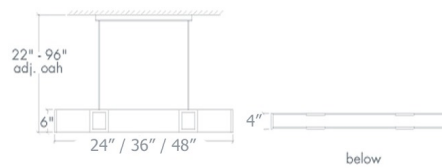

Description

The Strata Rectangle Pendant brings a clean bold vibe to your space. The acrylic diffuser is accented with decorative metal details, to complement a variety of styles. Available with an Opal, White Swirl, Faux Alabaster, Tea Stained, or Caramel Onyx diffuser with a Bronze Age, Ancient Iron, Black, Cast Bronze, Black Pearl, Chestnut, Chrome, Dark Iron, Empire Bronze, Medieval Bronze, New Brass, Smokey Brass, Satin Pewter, or Smoked Silver finish in three sizes. Canopy: 12.75 inch x 4.5 inch. Damp location rated. Made in the USA. UL listed.

Shown in bronze age / caramel onyx

Specifications

COLOR Caramel Onyx
BODY FINISH Bronze Age
WATTAGE 15W
DIMMER 0-10V
DIMENSIONS 24"L x 4"W x 6"H
INTEGRATED LED MODULE 1 x LED/15W/120-277V LED
COUNTRY OF ORIGIN United States

Technical Information

PRODUCT DIMENSIONS Max Overall Length: 96"
LAMP COLOR 3000K
LUMENS/WATT 154.00
LUMINOUS FLUX 2310 lumens

CLICK TO VIEW PRODUCT

Notes: