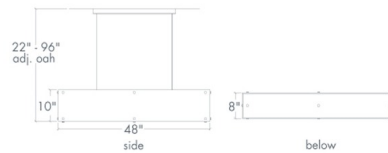

Description

The Strata Linear Incandescent Pendant brings a clean detailed vibe to your interiors pace. The smooth acrylic diffuser is complemented by rivets adding a touch of industrialism to your room.
Canopy: 12 inch x 4 inch.

Shown in dark iron / caramel onyx

Specifications

COLOR Caramel Onyx
BODY FINISH Dark Iron
WATTAGE 300W
DIMMER Standard 120V
DIMENSIONS 48"L x 8"W x 10"H
BULB NOT INCLUDED 5 x A19/Medium (E26)/60W/120V Incandescent
COUNTRY OF ORIGIN United States

Technical Information

PRODUCT DIMENSIONS Adjustable Min/Max Overall Height: 22" - 96"

CLICK TO VIEW PRODUCT

Notes: