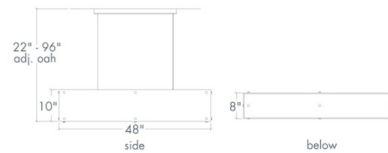

Description

The Strata Linear Pendant brings a clean detailed vibe to your interiors pace. The smooth acrylic diffuser is complemented by rivets adding a touch of industrialism to your room. Available with E26 LED base or Integrated LED lamp options. Canopy: 12 inch x 4 inch.

Shown in dark iron / caramel onyx

Specifications

COLOR Caramel Onyx
BODY FINISH Dark Iron
WATTAGE 100W
DIMMER Standard 120V
DIMENSIONS 48"L x 8"W x 10"H
BULB NOT INCLUDED 5 x A19/Medium (E26)/20W/120V LED
COUNTRY OF ORIGIN United States

Technical Information

PRODUCT DIMENSIONS Adjustable Min/Max Overall Height: 22" - 96"

CLICK TO VIEW PRODUCT

Notes: