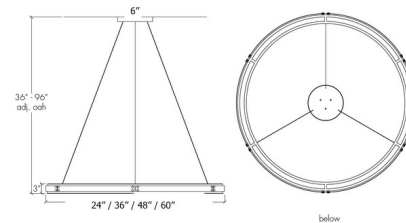

Description

The Strata Ring Pendant brings a simple yet bold presence to any space it occupies. The smooth metal circle body is complemented with a belt held by rivets for a touch of industrial design. Available with a Black Pearl, Cast Bronze, Bronze Age, Black, Chestnut, Chrome, Dark Iron, Empire Bronze, Medieval Bronze, New Brass, Smokey Brass, Satin Pewter, or Smoked Silver body and a belt in Black Pearl, Ancient Iron, Bronze Age, Burlled Copper, Black, Cast Bronze, Chestnut, Chrome, Dark Iron, Empire Bronze, Medieval Bronze, New Brass, Raw Copper, Smokey Brass, Satin Pewter, or Smoked Silver in four sizes. Canopy: 6 inch diameter. Damp location rated. Made in the USA. UL listed. NOTE: There is no 60 inch option with an Ancient Iron Body.

Shown in black pearl / black pearl

Specifications

COLOR	Black Pearl
BODY FINISH	Black Pearl
WATTAGE	35.7W
DIMMER	0-10V
DIMENSIONS	24\"W x 3\"H
INTEGRATED LED MODULE	1 x LED/35.7W/120-277V LED
COUNTRY OF ORIGIN	United States

Technical Information

PRODUCT DIMENSIONS	Max Overall Height: 96"
LAMP COLOR	3000K
LUMENS/WATT	170.00
LUMINOUS FLUX	6069 lumens

CLICK TO VIEW PRODUCT

Notes: