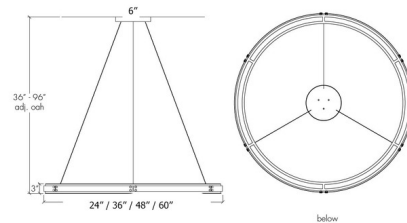

Description

The Strata Ring Pendant brings a simple yet bold presence to any space it occupies. The smooth metal circle body is complemented with a belt held by rivets for a touch of industrial design. Available with a Black Pearl, Cast Bronze, Bronze Age, Black, Chestnut, Chrome, Dark Iron, Empire Bronze, Medieval Bronze, New Brass, Smokey Brass, Satin Pewter, or Smoked Silver body and a belt in Black Pearl, Ancient Iron, Bronze Age, Burlled Copper, Black, Cast Bronze, Chestnut, Chrome, Dark Iron, Empire Bronze, Medieval Bronze, New Brass, Raw Copper, Smokey Brass, Satin Pewter, or Smoked Silver in four sizes. Canopy: 6 inch diameter. Damp location rated. Made in the USA. UL listed. NOTE: There is no 60 inch option with an Ancient Iron Body.

Specifications

COLOR Black Pearl
BODY FINISH Black Pearl
WATTAGE 35.7W
DIMMER 0-10V
DIMENSIONS 24"W x 3"H
INTEGRATED LED MODULE 1 x LED/35.7W/120-277V LED
COUNTRY OF ORIGIN United States

Technical Information

PRODUCT DIMENSIONS Max Overall Height: 96"
LAMP COLOR 3000K
LUMENS/WATT 170.00
LUMINOUS FLUX 6069 lumens

Shown in black pearl / black pearl

CLICK TO VIEW PRODUCT

Notes: