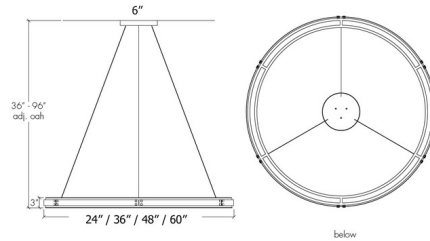

Description

The Strata Outer Ring Pendant brings a simple yet bold presence to any space it occupies. The smooth metal circle is complemented with diffusers held by rivets for a touch of industrial design. Canopy: 6 inch diameter Fixture Weight: 45 lbs.

Shown in cast bronze / opal

Specifications

COLOR	Opal
BODY FINISH	Cast Bronze
WATTAGE	35.7W
DIMMER	0-10V
DIMENSIONS	24"W x 3"H
INTEGRATED LED MODULE	1 x LED/35.7W/120-277V LED
COUNTRY OF ORIGIN	United States

Technical Information

PRODUCT DIMENSIONS	Adjustable Cable Length: 96"
COLOR RENDERING	90 CRI
LAMP COLOR	3000K
LUMENS/WATT	170.00
LUMINOUS FLUX	6069 lumens

CLICK TO VIEW PRODUCT

Notes: