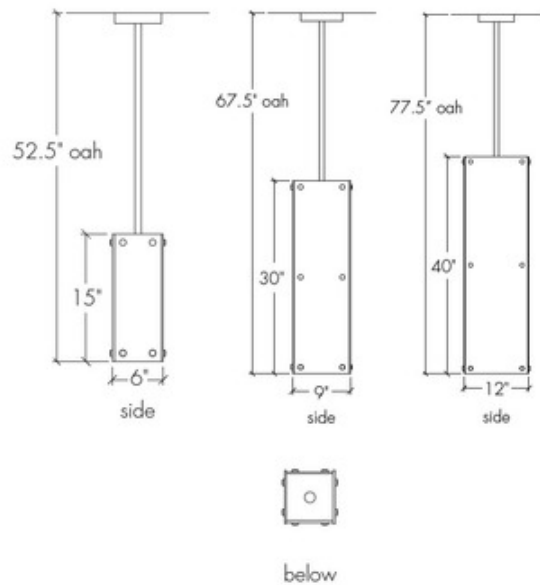

COMPANY	PROJECT	FIXTURE TYPE	APPROVED BY	DATE