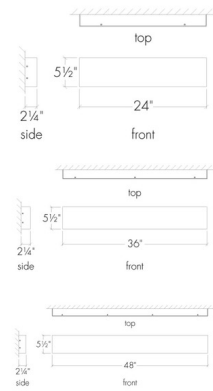

Shown in satin pewter / opal

Specifications

COLOR	Opal
BODY FINISH	Satin Pewter
WATTAGE	57.2W
DIMMER	0-10V
DIMENSIONS	24"W x 5.5"H x 2.25"D
INTEGRATED LED MODULE	1 x LED/57.2W/120-277V LED
COUNTRY OF ORIGIN	United States

Technical Information

PRODUCT DIMENSIONS	Backplate: 20" x 4"
LAMP COLOR	3000K
LUMENS/WATT	156.99
LUMINOUS FLUX	8980 lumens

CLICK TO VIEW PRODUCT

Notes: