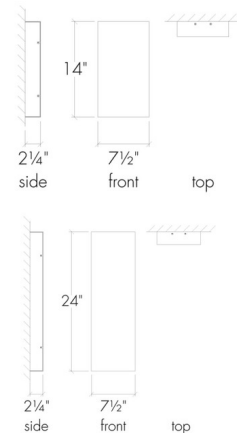

Shown in smoky brass / opal

Specifications

COLOR	Opal
BODY FINISH	Smokey Brass
WATTAGE	16.8W
DIMMER	Low Voltage Electronic
DIMENSIONS	7.5"W x 14"H x 2.25"D
INTEGRATED LED MODULE	1 x LED/16.8W/120-277V LED
COUNTRY OF ORIGIN	United States