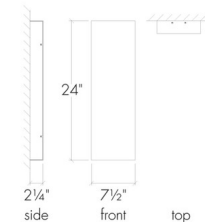

### Specifications

COLOR	Opal
BODY FINISH	Smokey Brass
WATTAGE	28.6W
DIMMER	0-10V
DIMENSIONS	7.5"W x 14"H x 2.25"D
INTEGRATED LED MODULE	1 x LED/28.6W/120-277V LED
COUNTRY OF ORIGIN	United States

### Technical Information

PRODUCT DIMENSIONS	Backplate: 5" x 9"
COLOR RENDERING	80 CRI
LAMP COLOR	3000K
LUMENS/WATT	156.99
LUMINOUS FLUX	4490 lumens

CLICK TO VIEW PRODUCT

Notes: