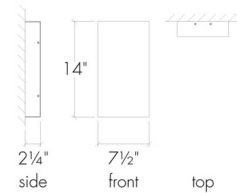

### Specifications

COLOR	Opal
BODY FINISH	Smokey Brass
WATTAGE	28.6W
DIMMER	0-10V
DIMENSIONS	7.5"W x 14"H x 2.25"D
INTEGRATED LED MODULE	1 x LED/28.6W/120-277V LED
COUNTRY OF ORIGIN	United States

### Technical Information

PRODUCT DIMENSIONS	Backplate: 5" x 9"
COLOR RENDERING	80 CRI
LAMP COLOR	3000K
LUMENS/WATT	156.99
LUMINOUS FLUX	4490 lumens

CLICK TO VIEW PRODUCT

Notes: