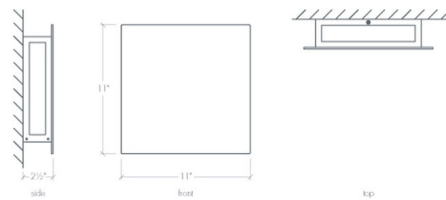

Description

The Fortis Square Outdoor Wall Sconce is a simple piece, perfect in a variety of exterior spaces. Light is reflected through all sides from the Opal acrylic diffuser, casting soft shadows on your wall. Available in a variety of finishes ADA compliant. Wet location rated. UL listed. Made in the USA.

Shown in satin pewter / opal

Specifications

| | |
|-----------------------|----------------------------|
| COLOR | Opal |
| BODY FINISH | Satin Pewter |
| WATTAGE | 33.6W |
| DIMMER | Low Voltage Electronic |
| DIMENSIONS | 11"W x 11"H x 2.5"D |
| INTEGRATED LED MODULE | 1 x LED/33.6W/120-277V LED |
| COUNTRY OF ORIGIN | United States |