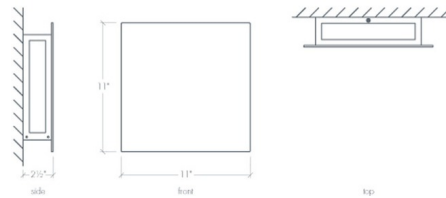

Shown in satin pewter / opal

Specifications

COLOR	Opal
BODY FINISH	Satin Pewter
WATTAGE	33.6W
DIMMER	Low Voltage Electronic
DIMENSIONS	11"W x 11"H x 2.5"D
INTEGRATED LED MODULE	1 x LED/33.6W/120-277V LED
COUNTRY OF ORIGIN	United States