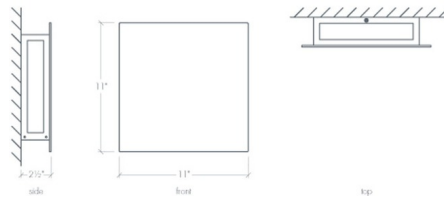

Shown in satin pewter / opal

Specifications

COLOR	Opal
BODY FINISH	Satin Pewter
WATTAGE	33.6W
DIMMER	Low Voltage Electronic
DIMENSIONS	11"W x 11"H x 2.5"D
INTEGRATED LED MODULE	1 x LED/33.6W/120-277V LED
COUNTRY OF ORIGIN	United States