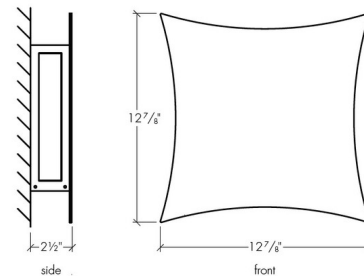

Description

The Fortis Stretch Outdoor Wall Sconce is a simple piece, perfect in a variety of exterior spaces. Light is reflected through all sides from the Opal acrylic diffuser, casting soft shadows on your wall. Available in a variety of finishes. ADA compliant. Wet location rated. UL listed. Made in the USA.

Shown in cast bronze / opal

Specifications

COLOR	Opal
BODY FINISH	Cast Bronze
WATTAGE	33.6W
DIMMER	Low Voltage Electronic
DIMENSIONS	12.88"W x 12.88"H x 2.5"D
INTEGRATED LED MODULE	1 x LED/33.6W/120-277V LED
COUNTRY OF ORIGIN	United States