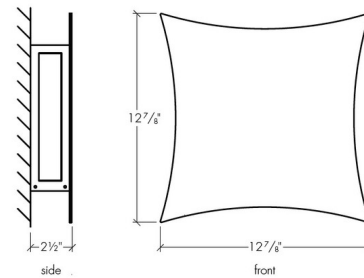

Description

The Fortis Stretch Outdoor Wall Sconce is a simple piece, perfect in a variety of exterior spaces. Light is reflected through all sides from the Opal acrylic diffuser, casting soft shadows on your wall. Available in a variety of finishes. ADA compliant. Wet location rated. UL listed. Made in the USA.

Shown in cast bronze / opal

Specifications

COLOR	Opal
BODY FINISH	Cast Bronze
WATTAGE	33.6W
DIMMER	Low Voltage Electronic
DIMENSIONS	12.88"W x 12.88"H x 2.5"D
INTEGRATED LED MODULE	1 x LED/33.6W/120-277V LED
COUNTRY OF ORIGIN	United States