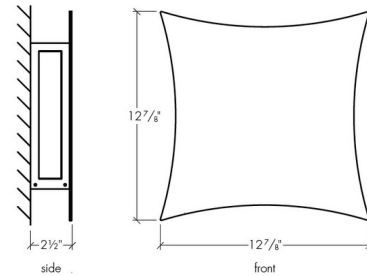

Shown in cast bronze / opal

Specifications

COLOR	Opal
BODY FINISH	Cast Bronze
WATTAGE	33.6W
DIMMER	0-10V
DIMENSIONS	12.88"W x 12.88"H x 2.5"D
INTEGRATED LED MODULE	1 x LED/33.6W/120-277V LED
COUNTRY OF ORIGIN	United States