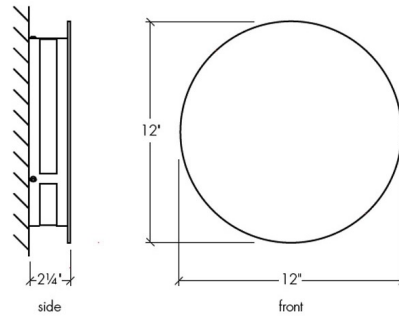

Shown in black / opal

Specifications

COLOR	Opal
BODY FINISH	Black
WATTAGE	17.9W
DIMMER	0-10V
DIMENSIONS	12"W x 12"H x 2.25"D
INTEGRATED LED MODULE	1 x LED/17.9W/120-277V LED
COUNTRY OF ORIGIN	United States