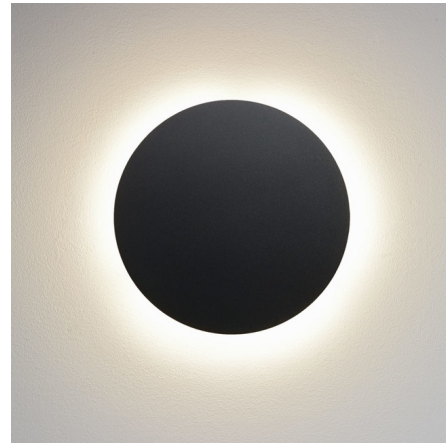

Description

The Fortis Round Wall Sconce is a simple piece that will blend seamlessly into your wall while casting soft shadows from the Opal acrylic diffuser. Available in a variety of finishes. ADA compliant. Damp location rated. UL listed. Made in the USA.

Shown in black / opal

Specifications

COLOR	Opal
BODY FINISH	Black
WATTAGE	17.9W
DIMMER	0-10V
DIMENSIONS	12"W x 12"H x 2.25"D
INTEGRATED LED MODULE	1 x LED/17.9W/120-277V LED
COUNTRY OF ORIGIN	United States

Technical Information

LAMP COLOR	3000K
LUMENS/WATT	170.00
LUMINOUS FLUX	3043 lumens

CLICK TO VIEW PRODUCT

Notes: