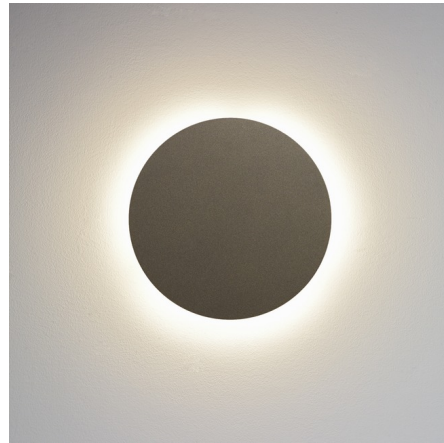

## Fortis Round Outdoor Wall Sconce By UltraLights

### Description

The Fortis Round Outdoor Wall Sconce is a simple piece, perfect in a variety of exterior spaces. Light is reflected through the Opal acrylic diffuser, casting soft shadows on your wall. Available in a variety of finishes. ADA compliant. Wet location rated. UL listed. Made in the USA.

Shown in cast bronze / opal

### Specifications

|                       |                            |
|-----------------------|----------------------------|
| COLOR                 | Opal                       |
| BODY FINISH           | Cast Bronze                |
| WATTAGE               | 17.9W                      |
| DIMMER                | Low Voltage Electronic     |
| DIMENSIONS            | 12"W x 12"H x 2.25"D       |
| INTEGRATED LED MODULE | 1 x LED/17.9W/120-277V LED |
| COUNTRY OF ORIGIN     | United States              |