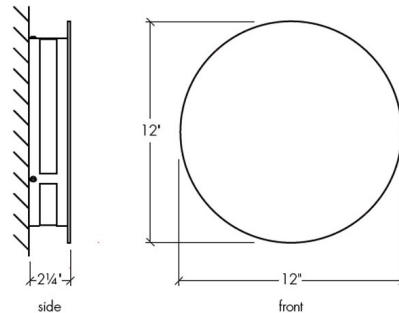

### Specifications

|                       |                            |
|-----------------------|----------------------------|
| COLOR                 | Opal                       |
| BODY FINISH           | Cast Bronze                |
| WATTAGE               | 17.9W                      |
| DIMMER                | Low Voltage Electronic     |
| DIMENSIONS            | 12"W x 12"H x 2.25"D       |
| INTEGRATED LED MODULE | 1 x LED/17.9W/120-277V LED |
| COUNTRY OF ORIGIN     | United States              |