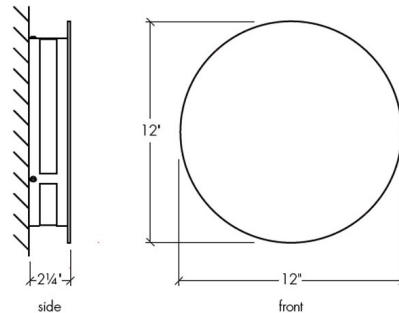

Shown in cast bronze / opal

Specifications

COLOR	Opal
BODY FINISH	Cast Bronze
WATTAGE	17.9W
DIMMER	Low Voltage Electronic
DIMENSIONS	12"W x 12"H x 2.25"D
INTEGRATED LED MODULE	1 x LED/17.9W/120-277V LED
COUNTRY OF ORIGIN	United States