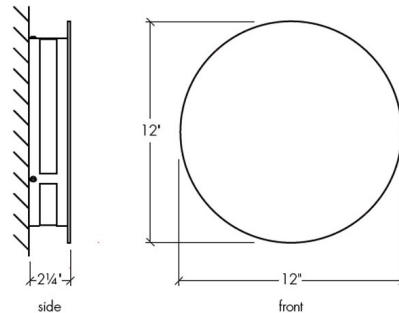

Shown in corten steel / opal

Specifications

COLOR	Opal
BODY FINISH	Corten Steel
WATTAGE	17.9W
DIMMER	Low Voltage Electronic
DIMENSIONS	12"W x 12"H x 2.25"D
INTEGRATED LED MODULE	1x LED/17.9W/120V LED

Technical Information

PRODUCT DIMENSIONS	Backplate: 9" Dia.
LAMP COLOR	3000K
LUMENS/WATT	170.00
LUMINOUS FLUX	3043 lumens

CLICK TO VIEW PRODUCT

Notes: