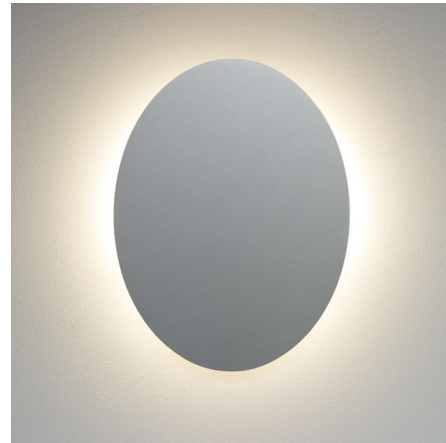

## Fortis Oval Outdoor Wall Sconce By UltraLights

### Description

The Fortis Oval Outdoor Wall Sconce is a simple piece, perfect in a variety of exterior spaces. Light is reflected through the Opal acrylic diffuser, casting soft shadows on your wall. Available in a variety of finishes. ADA compliant. Wet location rated. UL listed. Made in the USA.

Shown in satin pewter / opal

### Specifications

COLOR	Opal
BODY FINISH	Satin Pewter
WATTAGE	17.9W
DIMMER	Low Voltage Electronic
DIMENSIONS	12"W x 16"H x 2.25"D
INTEGRATED LED MODULE	1 x LED/17.9W/120-277V LED
COUNTRY OF ORIGIN	United States