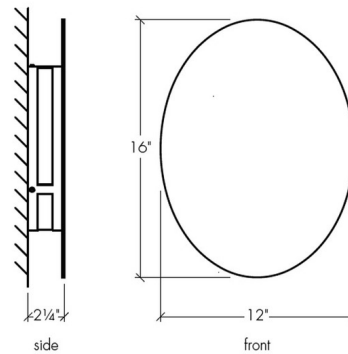

### Specifications

COLOR	Opal
BODY FINISH	Satin Pewter
WATTAGE	17.9W
DIMMER	Low Voltage Electronic
DIMENSIONS	12"W x 16"H x 2.25"D
INTEGRATED LED MODULE	1 x LED/17.9W/120-277V LED
COUNTRY OF ORIGIN	United States