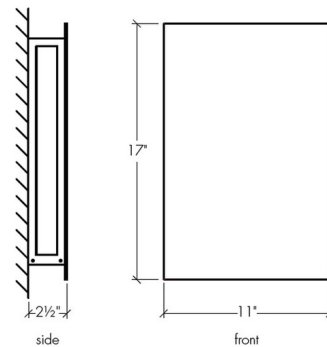

Shown in black / opal

Specifications

COLOR	Opal
BODY FINISH	Black
WATTAGE	33.6W
DIMMER	Low Voltage Electronic
DIMENSIONS	11"W x 17"H x 2.5"D
INTEGRATED LED MODULE	1 x LED/33.6W/120-277V LED
COUNTRY OF ORIGIN	United States