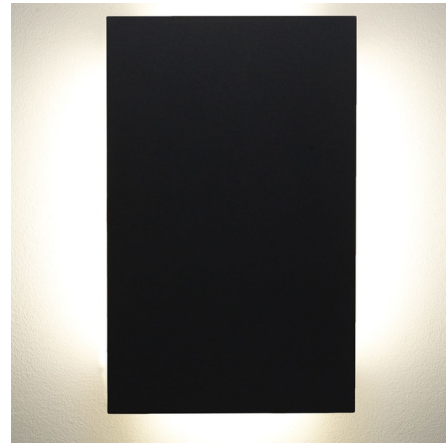

Lightology

lightology.com
866-954-4489
04-26-26

Project: _____

Company: _____

Location: _____ Fixture Type: _____

SPEC #: **ULT876808**

Approved On: _____ Approved By: _____

Fortis Rectangle Outdoor Wall Sconce By UltraLights

Description

The Fortis Rectangle Outdoor Wall Sconce is a simple piece, perfect in a variety of exterior spaces. Light is reflected through all sides from the Opal acrylic diffuser, casting soft shadows on your wall. Available in a variety of finishes. ADA compliant. Wet location rated. UL listed. Made in the USA.

Shown in black / opal

Specifications

COLOR	Opal
BODY FINISH	Black
WATTAGE	33.6W
DIMMER	Low Voltage Electronic
DIMENSIONS	11"W x 17"H x 2.5"D
INTEGRATED LED MODULE	1 x LED/33.6W/120-277V LED
COUNTRY OF ORIGIN	United States

Technical Information

LAMP COLOR	3000K
LUMENS/WATT	140.60
LUMINOUS FLUX	4724 lumens

CLICK TO VIEW PRODUCT

Notes: