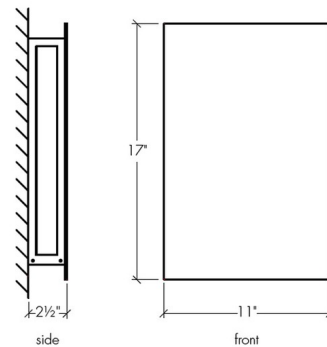

Shown in black / opal

Specifications

COLOR	Opal
BODY FINISH	Black
WATTAGE	33.6W
DIMMER	0-10V
DIMENSIONS	11"W x 17"H x 2.5"D
INTEGRATED LED MODULE	1 x LED/33.6W/120-277V LED
COUNTRY OF ORIGIN	United States