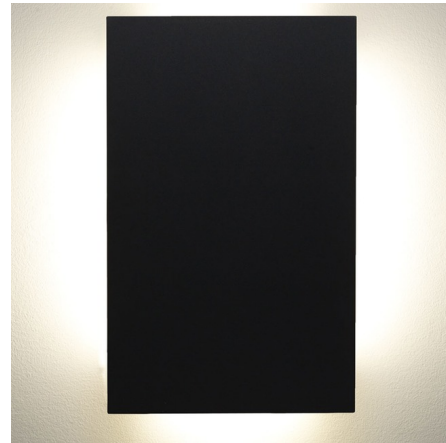

Lightology

lightology.com
866-954-4489
07-07-26

Project: _____

Company: _____

Location: _____ Fixture Type: _____

SPEC #: **ULT876809**

Approved On: _____ Approved By: _____

Fortis Rectangle Wall Sconce By UltraLights

Description

The Fortis Rectangle Wall Sconce is a simple piece that will blend seamlessly into your wall while casting soft shadows from the Opal acrylic diffuser. Available in a variety of finishes. ADA compliant. Damp location rated. UL listed. Made in the USA.

Shown in black / opal

Specifications

COLOR	Opal
BODY FINISH	Black
WATTAGE	33.6W
DIMMER	0-10V
DIMENSIONS	11"W x 17"H x 2.5"D
INTEGRATED LED MODULE	1 x LED/33.6W/120-277V LED
COUNTRY OF ORIGIN	United States

Technical Information

LAMP COLOR	3000K
LUMENS/WATT	140.60
LUMINOUS FLUX	4724 lumens

CLICK TO VIEW PRODUCT

Notes: