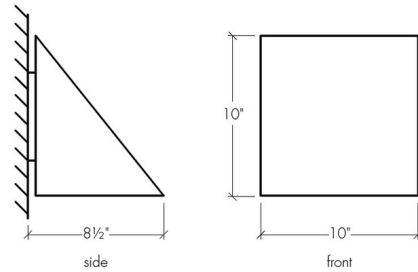

Shown in satin pewter / opal

Specifications

COLOR	Opal
BODY FINISH	Satin Pewter
WATTAGE	16.8W
DIMMER	Low Voltage Electronic
DIMENSIONS	10"W x 10"H x 8.5"D
INTEGRATED LED MODULE	1 x LED/16.8W/120-277V LED
COUNTRY OF ORIGIN	United States