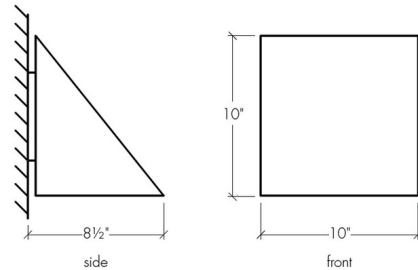

### Specifications

COLOR	Opal
BODY FINISH	Satin Pewter
WATTAGE	16.8W
DIMMER	Low Voltage Electronic
DIMENSIONS	10"W x 10"H x 8.5"D
INTEGRATED LED MODULE	1 x LED/16.8W/120-277V LED
COUNTRY OF ORIGIN	United States