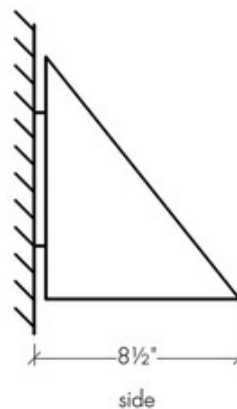

Technical Information

LUMINOUS FLUX	2362 lumens
LUMENS/WATT	140.60
LAMP COLOR	3000K

SPEC # ULT876858

COMPANY	PROJECT	FIXTURE TYPE	APPROVED BY	DATE