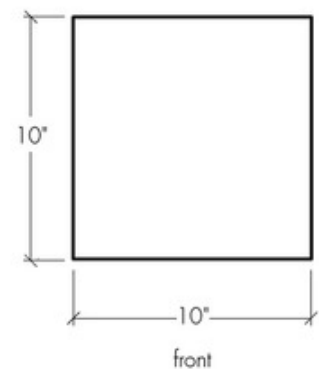

Technical Information

LUMINOUS FLUX	2362 lumens
LUMENS/WATT	140.60
LAMP COLOR	3000K

SPEC # ULT876858

COMPANY	PROJECT	FIXTURE TYPE	APPROVED BY	DATE