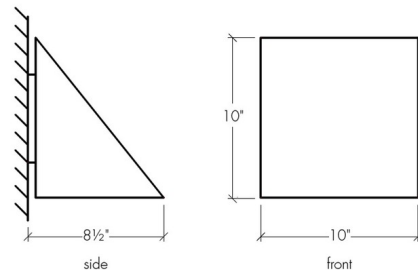

Shown in satin pewter / opal

Specifications

COLOR	Opal
BODY FINISH	Satin Pewter
WATTAGE	16.8W
DIMMER	0-10V
DIMENSIONS	10"W x 10"H x 8.5"D
INTEGRATED LED MODULE	1 x LED/16.8W/120-277V LED
COUNTRY OF ORIGIN	United States

Technical Information

PRODUCT DIMENSIONS	Backplate: 6" Sq.
LAMP COLOR	3000K
LUMENS/WATT	140.60
LUMINOUS FLUX	2362 lumens

CLICK TO VIEW PRODUCT

Notes: