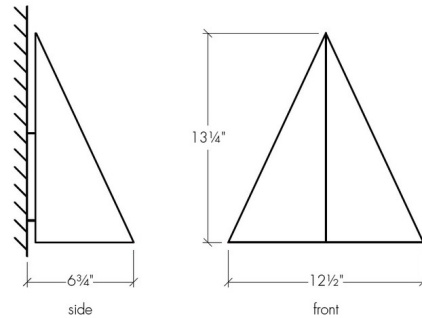

Shown in black / opal

Specifications

COLOR	Opal
BODY FINISH	Black
WATTAGE	8.4W
DIMMER	Low Voltage Electronic
DIMENSIONS	12.5"W x 13.25"H x 6.75"D
INTEGRATED LED MODULE	1 x LED/8.4W/120-277V LED
COUNTRY OF ORIGIN	United States

Technical Information

PRODUCT DIMENSIONS	Backplate: 6" Sq.
LAMP COLOR	3000K
LUMENS/WATT	281.19
LUMINOUS FLUX	2362 lumens

CLICK TO VIEW PRODUCT

Notes: