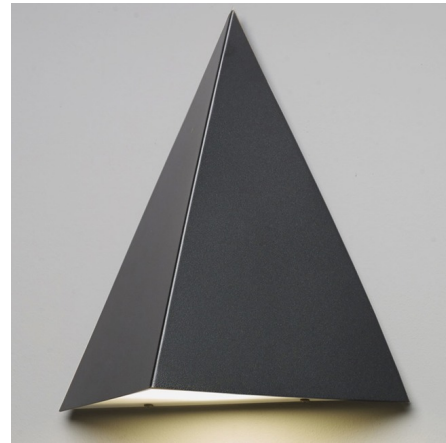

Lightology

lightology.com
866-954-4489
06-16-26

Project: _____

Company: _____

Location: _____ Fixture Type: _____

SPEC #: **ULT876902**

Approved On: _____ Approved By: _____

Fortis Pyramid Outdoor Wall Sconce By UltraLights

Description

The Fortis Pyramid Outdoor Wall Sconce brings a simple clean look to a variety exterior spaces. The pyramid shaped housing directs light down through the Opal acrylic diffuser. Wet location rated. UL listed. Made in the USA.

Shown in black / opal

Specifications

COLOR	Opal
BODY FINISH	Black
WATTAGE	8.4W
DIMMER	Low Voltage Electronic
DIMENSIONS	12.5"W x 13.25"H x 6.75"D
INTEGRATED LED MODULE	1 x LED/8.4W/120-277V LED
COUNTRY OF ORIGIN	United States

Technical Information

PRODUCT DIMENSIONS	Backplate: 6" Sq.
LAMP COLOR	3000K
LUMENS/WATT	281.19
LUMINOUS FLUX	2362 lumens

CLICK TO VIEW PRODUCT

Notes: