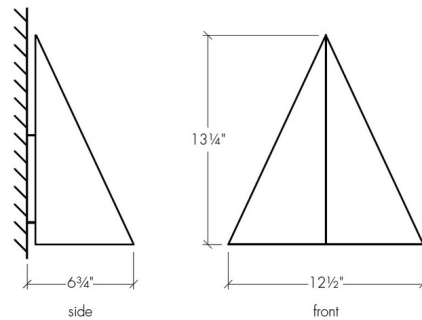

Shown in black / opal

Specifications

COLOR	Opal
BODY FINISH	Black
WATTAGE	8.4W
DIMMER	Low Voltage Electronic
DIMENSIONS	12.5"W x 13.25"H x 6.75"D
INTEGRATED LED MODULE	1 x LED/8.4W/120-277V LED
COUNTRY OF ORIGIN	United States

Technical Information

PRODUCT DIMENSIONS	Backplate: 6" Sq.
LAMP COLOR	3000K
LUMENS/WATT	281.19
LUMINOUS FLUX	2362 lumens

CLICK TO VIEW PRODUCT

Notes: