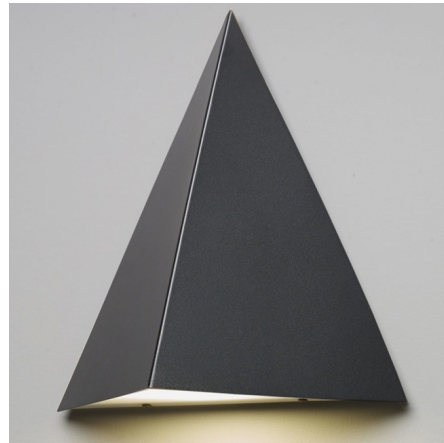

Lightology

lightology.com
866-954-4489
04-24-26

Project: _____

Company: _____

Location: _____ Fixture Type: _____

SPEC #: **ULT876902**

Approved On: _____ Approved By: _____

Fortis Pyramid Outdoor Wall Sconce By UltraLights

Description

The Fortis Pyramid Outdoor Wall Sconce brings a simple clean look to a variety exterior spaces. The pyramid shaped housing directs light down through the Opal acrylic diffuser. Wet location rated. UL listed. Made in the USA.

Shown in black / opal

Specifications

COLOR	Opal
BODY FINISH	Black
WATTAGE	8.4W
DIMMER	Low Voltage Electronic
DIMENSIONS	12.5"W x 13.25"H x 6.75"D
INTEGRATED LED MODULE	1 x LED/8.4W/120-277V LED
COUNTRY OF ORIGIN	United States

Technical Information

PRODUCT DIMENSIONS	Backplate: 6" Sq.
LAMP COLOR	3000K
LUMENS/WATT	281.19
LUMINOUS FLUX	2362 lumens

CLICK TO VIEW PRODUCT

Notes: