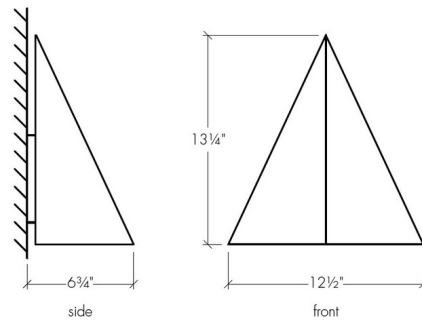

CLICK TO VIEW PRODUCT

Notes: