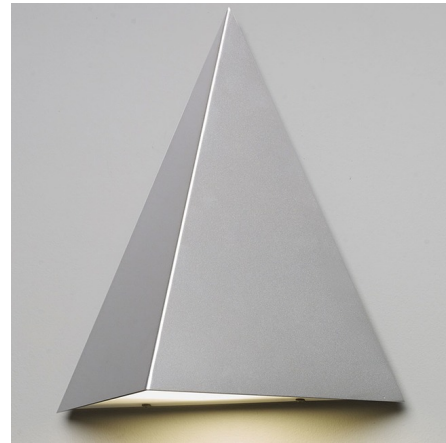

Lightology

lightology.com
866-954-4489
07-07-26

Project: _____

Company: _____

Location: _____ Fixture Type: _____

SPEC #: **ULT876923**

Approved On: _____ Approved By: _____

Fortis Pyramid Wall Sconce By UltraLights

Description

The Fortis Pyramid Wall Sconce brings a simple clean look to a variety of spaces in your home. The pyramid shaped housing directs light down through the Opal acrylic diffuser. Damp location rated. UL listed. Made in the USA.

Specifications

COLOR	Opal
BODY FINISH	Satin Pewter
WATTAGE	8.4W
DIMMER	0-10V
DIMENSIONS	12.5"W x 13.25"H x 6.75"D
INTEGRATED LED MODULE	1 x LED/8.4W/120-277V LED
COUNTRY OF ORIGIN	United States

Technical Information

LAMP COLOR	3000K
LUMENS/WATT	281.19
LUMINOUS FLUX	2362 lumens

Shown in satin pewter / opal