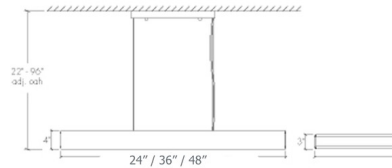

CLICK TO VIEW PRODUCT

Notes: