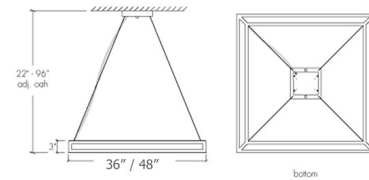

Description

The Strata Square Pendant brings a simple yet bold presence to any space it occupies. The sleek square metal frame is complemented with diffusers for an all around glow of light. Available with Opal, White Swirl, Tea Stained, Caramel Onyx, or Faux Alabaster diffusers and Black, Cast Bronze, Bronze Age, Black Pearl, Chestnut, Chrome, Dark Iron, Empire Bronze, Medieval Bronze, New Brass, Smokey Brass, Satin Pewter, or Smoked Silver finishes in two sizes. Canopy: 6 inch square. Damp location rated. Made in the USA. UL listed.

Shown in black / opal

Specifications

COLOR	Opal
BODY FINISH	Black
WATTAGE	43.4W
DIMMER	0-10V
DIMENSIONS	24"W x 3"H
INTEGRATED LED MODULE	1 x LED/43.4W/120-277V LED
COUNTRY OF ORIGIN	United States

Technical Information

PRODUCT DIMENSIONS	Maximum Overall Length: 96"
LAMP COLOR	3000K
LUMENS/WATT	170.00
LUMINOUS FLUX	7378 lumens

CLICK TO VIEW PRODUCT

Notes: