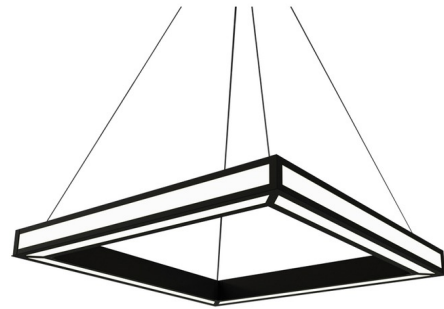

Description

The Strata Square Pendant brings a simple yet bold presence to any space it occupies. The sleek square metal frame is complemented with diffusers for an all around glow of light. Available with Opal, White Swirl, Tea Stained, Caramel Onyx, or Faux Alabaster diffusers and Black, Cast Bronze, Bronze Age, Black Pearl, Chestnut, Chrome, Dark Iron, Empire Bronze, Medieval Bronze, New Brass, Smokey Brass, Satin Pewter, or Smoked Silver finishes in two sizes. Canopy: 6 inch square. Damp location rated. Made in the USA. UL listed.

Shown in black / opal

Specifications

COLOR	Opal
BODY FINISH	Black
WATTAGE	43.4W
DIMMER	0-10V
DIMENSIONS	24"W x 3"H
INTEGRATED LED MODULE	1 x LED/43.4W/120-277V LED
COUNTRY OF ORIGIN	United States

Technical Information

PRODUCT DIMENSIONS	Maximum Overall Length: 96"
LAMP COLOR	3000K
LUMENS/WATT	170.00
LUMINOUS FLUX	7378 lumens

CLICK TO VIEW PRODUCT

Notes: