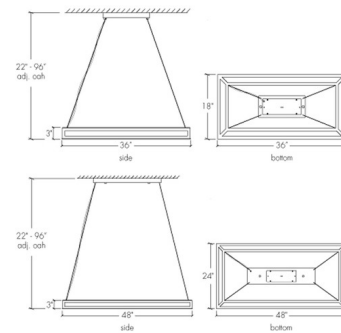

Specifications

COLOR	Faux Alabaster
BODY FINISH	New Brass
WATTAGE	74W
DIMMER	0-10V
DIMENSIONS	24"W x 3"H
INTEGRATED LED MODULE	1 x LED/74W/120-277V LED
COUNTRY OF ORIGIN	United States

Technical Information

PRODUCT DIMENSIONS	Max Overall Length: 96"
LAMP COLOR	3000K
LUMENS/WATT	170.00
LUMINOUS FLUX	12580 lumens

Shown in new brass / faux alabaster

CLICK TO VIEW PRODUCT

Notes: