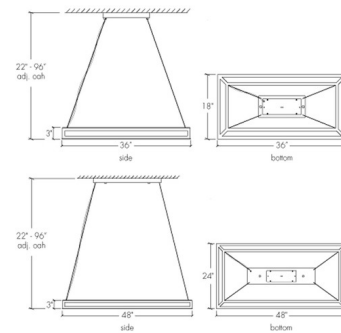

### Specifications

COLOR	Faux Alabaster
BODY FINISH	New Brass
WATTAGE	74W
DIMMER	0-10V
DIMENSIONS	24"W x 3"H
INTEGRATED LED MODULE	1 x LED/74W/120-277V LED
COUNTRY OF ORIGIN	United States

### Technical Information

PRODUCT DIMENSIONS	Max Overall Length: 96"
LAMP COLOR	3000K
LUMENS/WATT	170.00
LUMINOUS FLUX	12580 lumens

CLICK TO VIEW PRODUCT

Notes: