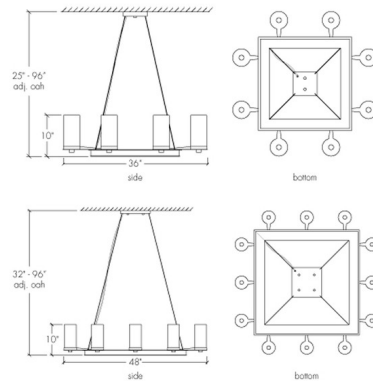

Description

The Radius Square Chandelier brings a bold industrial presence to any space it occupies. The sleek square metal frame is complemented by acrylic diffusers that add a contemporary vibe. Canopy: 6 inch square. LED Option is wet location rated. Incandescent option is damp location rated. Made in the USA. UL listed.

Shown in chestnut / faux alabaster

Specifications

COLOR	Faux Alabaster
BODY FINISH	Chestnut
WATTAGE	480W
DIMMER	Standard 120V
DIMENSIONS	36"W x 10"H
BULB NOT INCLUDED	8 x A19/Medium (E26)/60W/120V Incandescent
COUNTRY OF ORIGIN	United States

Technical Information

PRODUCT DIMENSIONS Max nOverall Length: 96"

CLICK TO VIEW PRODUCT

Notes: