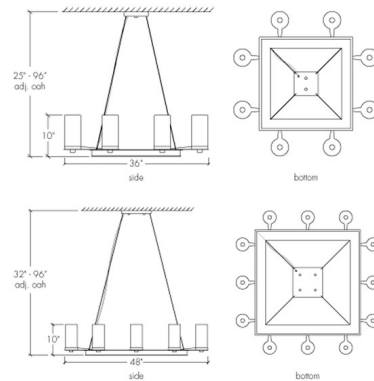

### Description

The Radius Square Chandelier brings a bold industrial presence to any space it occupies. The sleek square metal frame is complemented by acrylic diffusers that add a contemporary vibe. Canopy: 6 inch square. LED Option is wet location rated. Incandescent option is damp location rated. Made in the USA. UL listed.

### Specifications

COLOR	Faux Alabaster
BODY FINISH	Chestnut
WATTAGE	480W
DIMMER	Standard 120V
DIMENSIONS	36" W x 10" H
BULB NOT INCLUDED	8 x A19/Medium (E26)/60W/120V Incandescent
COUNTRY OF ORIGIN	United States

### Technical Information

PRODUCT DIMENSIONS	Max nOverall Length: 96"
--------------------	--------------------------

CLICK TO VIEW PRODUCT

Notes: