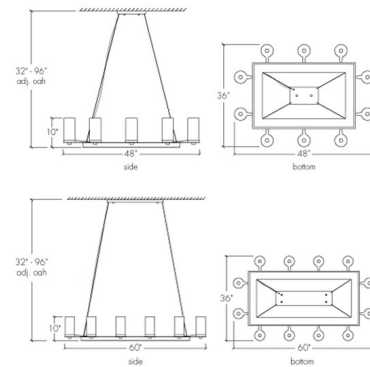

Description

The Radius Rectangle Chandelier brings a bold industrial presence to any space it occupies. The sleek rectangle metal frame is complemented by acrylic diffusers that add a contemporary vibe. Canopy: 14 inch / 16 inch x 6 inch rectangle. LED Option is wet location rated. Incandescent option is damp location rated. Made in the USA. UL listed.

Shown in medieval bronze / faux alabaster

Specifications

COLOR	Faux Alabaster
BODY FINISH	Medieval Bronze
WATTAGE	600W
DIMMER	Standard 120V
DIMENSIONS	48"L x 10"W x 36"H
BULB NOT INCLUDED	10 x A19/Medium (E26)/60W/120V Incandescent
COUNTRY OF ORIGIN	United States

Technical Information

PRODUCT DIMENSIONS Max Overall Length: 96"

CLICK TO VIEW PRODUCT

Notes: