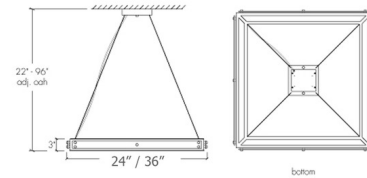

Description

The Strata Square Rivet Pendant brings a simple yet bold presence to any space it occupies. The sleek square metal frame is complemented with bands held by rivets for a touch of industrial design. Available with Opal, White Swirl, Tea Stained, Caramel Onyx, or Faux Alabaster bands and New Brass, Cast Bronze, Bronze Age, Black, Black Pearl, Chestnut, Chrome, Dark Iron, Empire Bronze, Medieval Bronze, Smokey Brass, Satin Pewter, or Smoked Silver finishes in two sizes. Canopy: 6 inch square. Damp location rated. Made in the USA. UL listed.

Shown in chrome / opal

Specifications

COLOR	Opal
BODY FINISH	Chrome
WATTAGE	43.4W
DIMMER	0-10V
DIMENSIONS	24"W x 3"H
INTEGRATED LED MODULE	1 x LED/43.4W/120-277V LED
COUNTRY OF ORIGIN	United States

Technical Information

PRODUCT DIMENSIONS	Max Overall Length: 96"
LAMP COLOR	3000K
LUMENS/WATT	170.00
LUMINOUS FLUX	7378 lumens

CLICK TO VIEW PRODUCT

Notes: