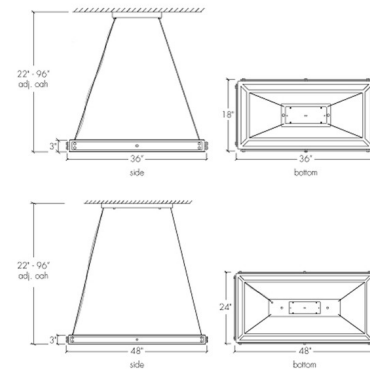

Description

The Strata Rectangle Rivet Pendant brings a simple yet bold presence to any space it occupies. The sleek square metal frame is complemented with bands held by rivets for a touch of industrial design. Available with White Swirl, Opal, Tea Stained, Caramel Onyx, or Faux Alabaster bands and Dark Iron, New Brass, Cast Bronze, Bronze Age, Black, Black Pearl, Chestnut, Chrome, Empire Bronze, Medieval Bronze, Smokey Brass, Satin Pewter, or Smoked Silver finishes in two sizes. Canopy: 14 inch x 6 inch rectangle. Damp location rated. Made in the USA. UL listed.

Shown in dark iron / white swirl

Specifications

COLOR White Swirl
 BODY FINISH Dark Iron
 WATTAGE 51W
 DIMMER 0-10V
 DIMENSIONS 36"W x 3"H
 INTEGRATED LED MODULE 1 x LED/51W/120-277V LED
 COUNTRY OF ORIGIN United States

Technical Information

PRODUCT DIMENSIONS Max Overall Length: 96"
 LAMP COLOR 3000K
 LUMENS/WATT 170.00
 LUMINOUS FLUX 8670 lumens

CLICK TO VIEW PRODUCT

Notes: