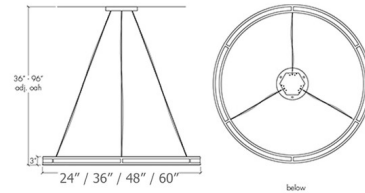

### Description

The Strata Solid Ring Pendant brings a simple yet bold presence to any space it occupies. The smooth metal circle is complemented with Opal top and bottom diffusers and central diffusers in Opal, White Swirl, Tea Stained, Caramel Onyx, or Faux Alabaster that brings a touch of industrial design. Available with a Cast Bronze, Bronze Age, Black, Black Pearl, Chestnut, Chrome, Dark Iron, Empire Bronze, Medieval Bronze, New Brass, Smokey Brass, Satin Pewter, or Smoked Silver finishes in four sizes. Canopy: 6 inch diameter. Damp location rated. Made in the USA. UL listed.

### Specifications

COLOR	Opal
BODY FINISH	Black
WATTAGE	35.7W
DIMMER	0-10V
DIMENSIONS	24"W x 3"H
INTEGRATED LED MODULE	1 x LED/35.7W/120-277V LED
COUNTRY OF ORIGIN	United States

### Technical Information

PRODUCT DIMENSIONS	Max Overall Length: 96"
LAMP COLOR	3000K
LUMENS/WATT	170.00
LUMINOUS FLUX	6069 lumens

CLICK TO VIEW PRODUCT

Notes: