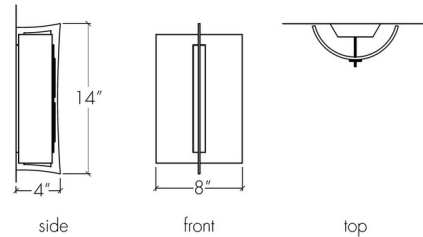

Shown in black / white swirl

Specifications

COLOR White Swirl
BODY FINISH Black
WATTAGE 20W
DIMMER Standard 120V
DIMENSIONS 8"W x 14"H x 4"D
BULB NOT INCLUDED 1 x T10/Medium (E26)/20W/120V LED
COUNTRY OF ORIGIN United States

Technical Information

PRODUCT DIMENSIONS Backplate: 6" x 8"

CLICK TO VIEW PRODUCT

Notes: