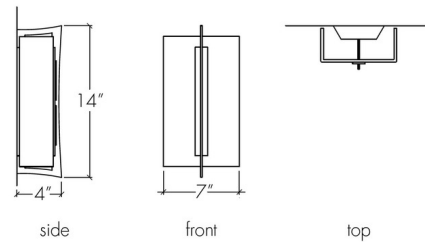

### Specifications

COLOR . . . . . Opal  
BODY FINISH . . . . . Chestnut  
WATTAGE . . . . . 20W  
DIMMER . . . . . Standard 120V  
DIMENSIONS . . . . . 7"W x 14"H x 4"D  
BULB NOT INCLUDED . . . . . 1 x T10/Medium (E26)/20W/120V LED  
COUNTRY OF ORIGIN . . . . . United States

### Technical Information

PRODUCT DIMENSIONS . . . . . Backplate: 5" x 8"

CLICK TO VIEW PRODUCT

Notes: