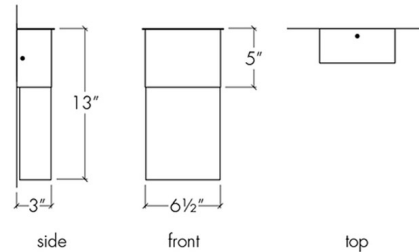

Shown in dark iron / opal

Specifications

COLOR	Opal
BODY FINISH	Dark Iron
WATTAGE	9.4W
DIMMER	Low Voltage Electronic
DIMENSIONS	6.5"W x 13"H x 3"D
INTEGRATED LED MODULE	1 x LED/9.38W/120-277V LED
COUNTRY OF ORIGIN	United States