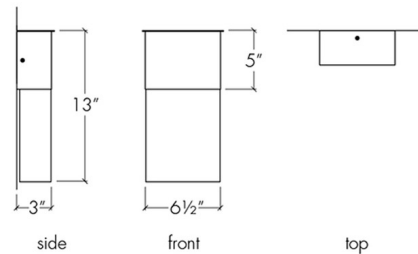

Shown in dark iron / opal

Specifications

COLOR	Opal
BODY FINISH	Dark Iron
WATTAGE	9.4W
DIMMER	Low Voltage Electronic
DIMENSIONS	6.5"W x 13"H x 3"D
INTEGRATED LED MODULE	1 x LED/9.38W/120-277V LED
COUNTRY OF ORIGIN	United States