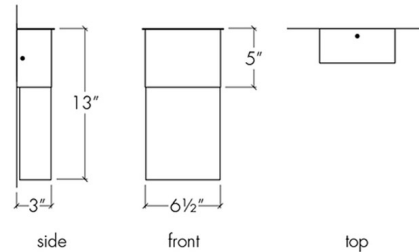

Shown in dark iron / opal

Specifications

COLOR	Opal
BODY FINISH	Dark Iron
WATTAGE	9.4W
DIMMER	0-10V
DIMENSIONS	6.5"W x 13"H x 3"D
INTEGRATED LED MODULE	1 x LED/9.38W/120-277V LED
COUNTRY OF ORIGIN	United States