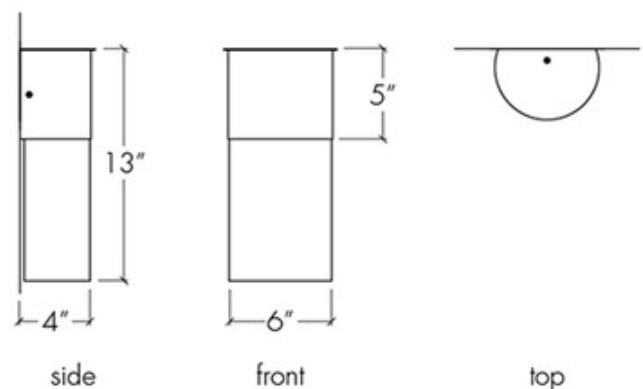

Technical Information

LUMINOUS FLUX	1181 lumens
LUMENS/WATT	140.60
LAMP COLOR	3000K

SPEC # ULT879284

COMPANY	PROJECT	FIXTURE TYPE	APPROVED BY	DATE