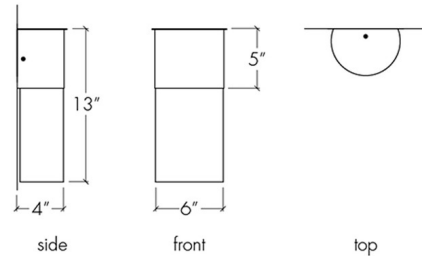

Shown in empire bronze / caramel onyx

Specifications

COLOR	Caramel Onyx
BODY FINISH	Empire Bronze
WATTAGE	8.4W
DIMMER	0-10V
DIMENSIONS	6"W x 13"H x 4"D
INTEGRATED LED MODULE	1 x LED/8.4W/120-277V LED
COUNTRY OF ORIGIN	United States