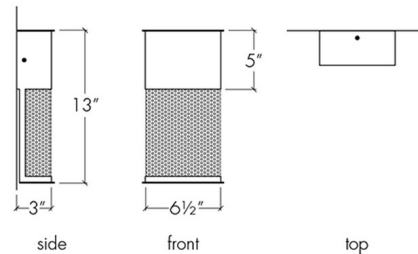

Description

The Profiles Square Pattern Indoor / Outdoor Wall Sconce is a clean detailed piece that brings decorative patterns to your exterior space. The body is solid at the top with an Opal diffuser to soften the light. The lower section is perforated with a cloverleaf, angles, or round pattern. Available in Black, Bronze Age, Black Pearl, Cast Bronze, Chestnut, Chrome, Dark Iron, Empire Bronze, Medieval Bronze, New Brass, Smokey Brass, Satin Pewter, or Smoked Silver finishes. ADA compliant. Damp location rated. Made in the USA. UL listed.

Shown in smokey brass / opal

Specifications

COLOR	Opal
BODY FINISH	Smokey Brass
WATTAGE	8.4W
DIMMER	0-10V
DIMENSIONS	6.5"W x 13"H x 3"D
INTEGRATED LED MODULE	1 x LED/8.4W/120-277V LED
COUNTRY OF ORIGIN	United States