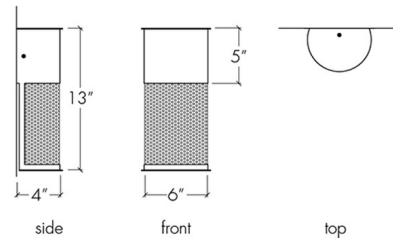

Description

The Profiles Wide Indoor / Outdoor Wall Sconce is a clean detailed piece that brings decorative patterns to your exterior space. The cylindrical body is solid at the top with an Opal diffuser to soften the light. The lower section is perforated with a cloverleaf, angles, or round pattern. Available in Black, Bronze Age, Black Pearl, Cast Bronze, Chestnut, Chrome, Dark Iron, Empire Bronze, Medieval Bronze, New Brass, Smokey Brass, Satin Pewter, or Smoked Silver finishes. ADA compliant. Damp location rated. Made in the USA. UL listed.

Shown in chrome / opal

Specifications

COLOR	Opal
BODY FINISH	Chrome
WATTAGE	8.4W
DIMMER	0-10V
DIMENSIONS	6"W x 13"H x 4"D
INTEGRATED LED MODULE	1 x LED/8.4W/120-277V LED
COUNTRY OF ORIGIN	United States

Technical Information