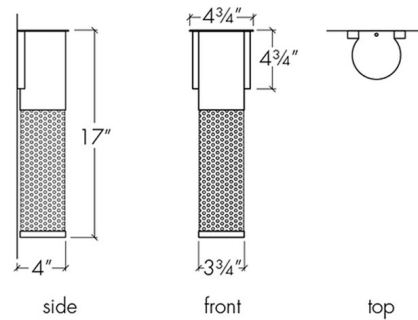

Description

The Profiles Slim Outdoor Wall Sconce is a clean detailed piece that brings decorative patterns to your exterior space. The cylinder body is solid at the top with an Opal diffuser to soften the light. The lower section is perforated with a cloverleaf, angles, or round pattern. Available in Black, Bronze Age, Black Pearl, Cast Bronze, Chestnut, Chrome, Dark Iron, Empire Bronze, Medieval Bronze, New Brass, Smokey Brass, Satin Pewter, or Smoked Silver finishes. ADA compliant. Wet location rated. Made in the USA. UL listed. NOTE: Black finish is not available in Cloverleaf pattern.

Shown in black pearl / opal

Specifications

COLOR	Opal
BODY FINISH	Black Pearl
WATTAGE	20W
DIMMER	Standard 120V
DIMENSIONS	4.75"W x 17"H x 4"D
BULB NOT INCLUDED	1 x PAR20/Medium (E26)/20W/120V LED

CLICK TO VIEW PRODUCT