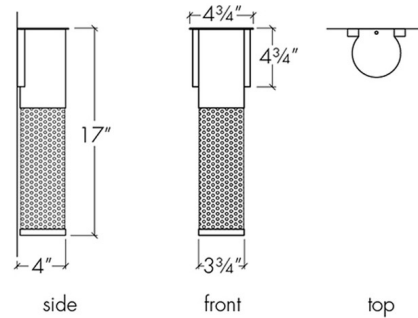

Description

The Profiles Slim Outdoor Wall Sconce is a clean detailed piece that brings decorative patterns to your exterior space. The cylinder body is solid at the top with an Opal diffuser to soften the light. The lower section is perforated with a cloverleaf, angles, or round pattern. Available in Black, Bronze Age, Black Pearl, Cast Bronze, Chestnut, Chrome, Dark Iron, Empire Bronze, Medieval Bronze, New Brass, Smokey Brass, Satin Pewter, or Smoked Silver finishes. ADA compliant. Wet location rated. Made in the USA. UL listed. NOTE: Black finish is not available in Cloverleaf pattern.

Shown in black pearl / opal

Specifications

COLOR	Opal
BODY FINISH	Black Pearl
WATTAGE	20W
DIMMER	Standard 120V
DIMENSIONS	4.75"W x 17"H x 4"D
BULB NOT INCLUDED	1 x PAR20/Medium (E26)/20W/120V LED

CLICK TO VIEW PRODUCT