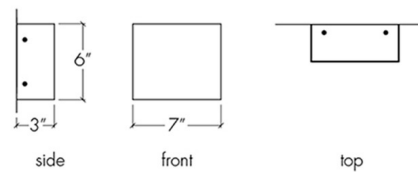

### Specifications

COLOR	Opal
BODY FINISH	Smoked Silver
WATTAGE	8.4W
DIMMER	Low Voltage Electronic
DIMENSIONS	7"W x 6"H x 3"D
INTEGRATED LED MODULE	1 x LED/8.4W/120-277V LED
COUNTRY OF ORIGIN	United States