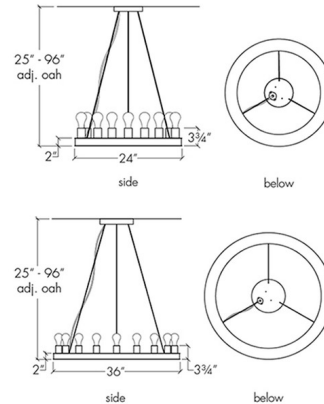

Description

The Radius Bare Round Chandelier brings a bold industrial presence to any space it occupies. The sleek circular metal frame is complemented by bare bulbs for a farmhouse vibe. Canopy: 6 inch diameter. Damp location rated. Made in the USA. UL listed.

Shown in new brass

Specifications

COLOR	N/A
BODY FINISH	New Brass
WATTAGE	720W
DIMMER	Standard 120V
DIMENSIONS	36"W x 2"H
BULB NOT INCLUDED	12 x Edison/Medium (E26)/60W/120V Incandescent
COUNTRY OF ORIGIN	United States

Technical Information

PRODUCT DIMENSIONS	Max Overall Length: 96"
--------------------	-------------------------

CLICK TO VIEW PRODUCT

Notes: