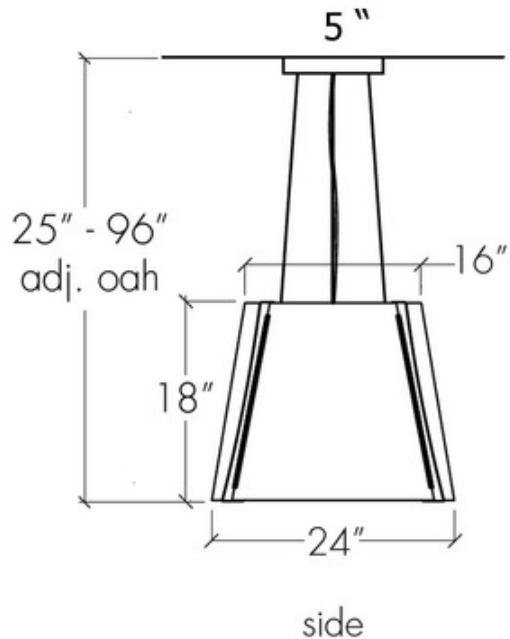

BRAND

UltraLights

DESCRIPTION

The Genesis Incandescent Pendant brings an understated elegance to your interior space. The dome shaped acrylic diffuser is supported by four decorative curving metal bars banded together. Canopy: 5 inch diameter. Damp location rated. Made in the USA. UL listed.

Shown in: Black / White Swirl

SHADE COLOR	White Swirl
BODY FINISH	Black
WATTAGE	24W
DIMMER	Standard 120V
DIMENSIONS	24"W x 18"H
BULB NOT INCLUDED	
LAMP	3 x A19/Medium (E26)/8W/120V LED 3 x A19/Medium (E26)/60W/120V Incandescent

Technical Information

PRODUCT DIMENSIONS	Cord Length: 76"
---------------------------	------------------

SPEC # ULT879600

COMPANY	PROJECT	FIXTURE TYPE	APPROVED BY	DATE