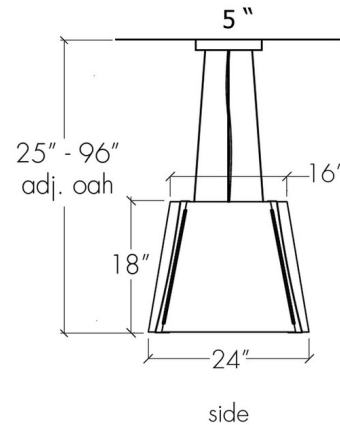

Description

The Genesis Incandescent Pendant brings an understated elegance to your interior space. The dome shaped acrylic diffuser is supported by four decorative curving metal bars banded together. Canopy: 5 inch diameter. Damp location rated. Made in the USA. UL listed.

Shown in black / white swirl

Specifications

COLOR	White Swirl
BODY FINISH	Black
WATTAGE	24W
DIMMER	Standard 120V
DIMENSIONS	24"W x 18"H
BULB NOT INCLUDED	3 x A19/Medium (E26)/8W/120V LED
OTHER BULB OPTIONS	3 x A19/Medium (E26)/60W/120V Incandescent
COUNTRY OF ORIGIN	United States

Technical Information

PRODUCT DIMENSIONS Cord Length: 76"

CLICK TO VIEW PRODUCT

Notes: