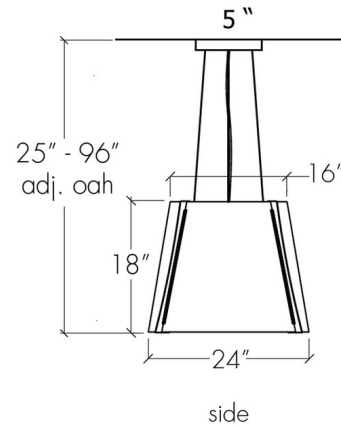

### Description

The Genesis Pendant brings an understated elegance to your interior space. The dome shaped acrylic diffuser is supported by four decorative curving metal bars banded together. Canopy: 5 inch diameter. Damp location rated. Made in the USA. UL listed.

### Specifications

COLOR	White Swirl
BODY FINISH	Black
WATTAGE	60W
DIMMER	Standard 120V
DIMENSIONS	24"W x 18"H
BULB NOT INCLUDED	3 x A19/Medium (E26)/20W/120V LED
COUNTRY OF ORIGIN	United States

### Technical Information

PRODUCT DIMENSIONS	Cord Length: 76"
--------------------	------------------

CLICK TO VIEW PRODUCT

Notes: