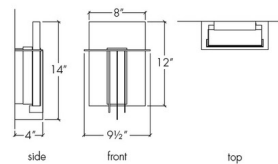

### Specifications

COLOR	White Swirl
BODY FINISH	Black Pearl
WATTAGE	9.3W
DIMMER	0-10V
DIMENSIONS	9.5"W x 14"H x 4"D
INTEGRATED LED MODULE	1 x LED/9.3W/120-277V LED
COUNTRY OF ORIGIN	United States

### Technical Information

PRODUCT DIMENSIONS	Backplate: 4" x 6"
LAMP COLOR	3000K
LUMENS/WATT	155.27
LUMINOUS FLUX	1444 lumens

CLICK TO VIEW PRODUCT

Notes: