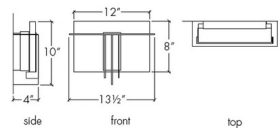

### Specifications

COLOR	White Swirl
BODY FINISH	Black Pearl
WATTAGE	9.3W
DIMMER	0-10V
DIMENSIONS	9.5"W x 14"H x 4"D
INTEGRATED LED MODULE	1 x LED/9.3W/120-277V LED
COUNTRY OF ORIGIN	United States

### Technical Information

PRODUCT DIMENSIONS	Backplate: 4" x 6"
LAMP COLOR	3000K
LUMENS/WATT	155.27
LUMINOUS FLUX	1444 lumens

CLICK TO VIEW PRODUCT

Notes: