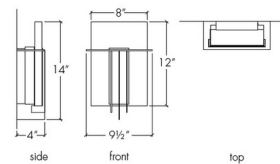

### Specifications

COLOR	White Swirl
BODY FINISH	Black Pearl
WATTAGE	9.3W
DIMMER	0-10V
DIMENSIONS	9.5"W x 14"H x 4"D
INTEGRATED LED MODULE	1 x LED/9.3W/120-277V LED
COUNTRY OF ORIGIN	United States

### Technical Information

PRODUCT DIMENSIONS	Backplate: 4" x 6"
LAMP COLOR	3000K
LUMENS/WATT	155.27
LUMINOUS FLUX	1444 lumens

CLICK TO VIEW PRODUCT

Notes: