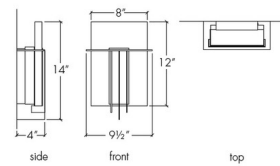

### Specifications

COLOR	White Swirl
BODY FINISH	Black Pearl
WATTAGE	9.3W
DIMMER	0-10V
DIMENSIONS	9.5"W x 14"H x 4"D
INTEGRATED LED MODULE	1 x LED/9.3W/120-277V LED
COUNTRY OF ORIGIN	United States

### Technical Information

PRODUCT DIMENSIONS	Backplate: 4" x 6"
LAMP COLOR	3000K
LUMENS/WATT	155.27
LUMINOUS FLUX	1444 lumens

CLICK TO VIEW PRODUCT

Notes: