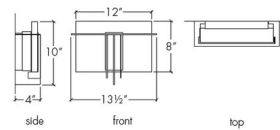

### Specifications

COLOR	White Swirl
BODY FINISH	Black Pearl
WATTAGE	9.3W
DIMMER	0-10V
DIMENSIONS	9.5"W x 14"H x 4"D
INTEGRATED LED MODULE	1 x LED/9.3W/120-277V LED
COUNTRY OF ORIGIN	United States

### Technical Information

PRODUCT DIMENSIONS	Backplate: 4" x 6"
LAMP COLOR	3000K
LUMENS/WATT	155.27
LUMINOUS FLUX	1444 lumens

CLICK TO VIEW PRODUCT

Notes: