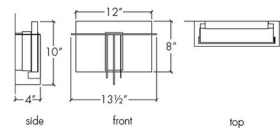

### Specifications

COLOR	White Swirl
BODY FINISH	Black Pearl
WATTAGE	9.3W
DIMMER	0-10V
DIMENSIONS	9.5"W x 14"H x 4"D
INTEGRATED LED MODULE	1 x LED/9.3W/120-277V LED
COUNTRY OF ORIGIN	United States

### Technical Information

PRODUCT DIMENSIONS	Backplate: 4" x 6"
LAMP COLOR	3000K
LUMENS/WATT	155.27
LUMINOUS FLUX	1444 lumens

CLICK TO VIEW PRODUCT

Notes: