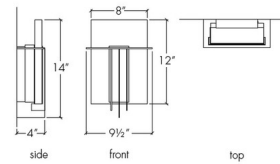

### Specifications

COLOR	White Swirl
BODY FINISH	Black Pearl
WATTAGE	9.3W
DIMMER	0-10V
DIMENSIONS	9.5"W x 14"H x 4"D
INTEGRATED LED MODULE	1 x LED/9.3W/120-277V LED
COUNTRY OF ORIGIN	United States

### Technical Information

PRODUCT DIMENSIONS	Backplate: 4" x 6"
LAMP COLOR	3000K
LUMENS/WATT	155.27
LUMINOUS FLUX	1444 lumens

CLICK TO VIEW PRODUCT

Notes: