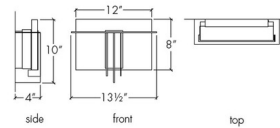

### Specifications

COLOR	White Swirl
BODY FINISH	Black Pearl
WATTAGE	9.3W
DIMMER	0-10V
DIMENSIONS	9.5"W x 14"H x 4"D
INTEGRATED LED MODULE	1 x LED/9.3W/120-277V LED
COUNTRY OF ORIGIN	United States

### Technical Information

PRODUCT DIMENSIONS	Backplate: 4" x 6"
LAMP COLOR	3000K
LUMENS/WATT	155.27
LUMINOUS FLUX	1444 lumens

CLICK TO VIEW PRODUCT

Notes: