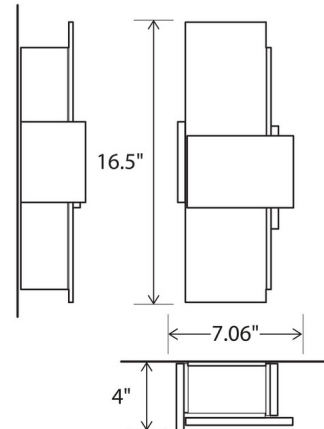

CLICK TO VIEW PRODUCT

Notes: