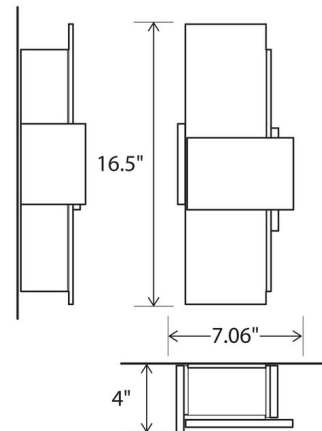

CLICK TO VIEW PRODUCT

Notes: