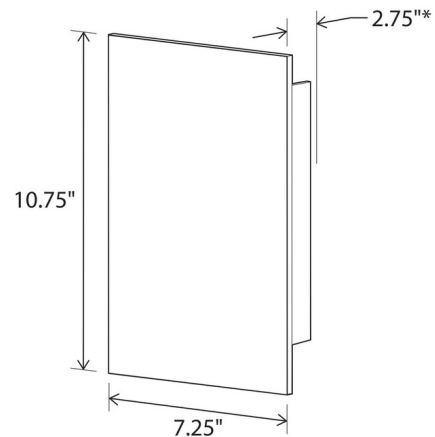

CLICK TO VIEW PRODUCT

Notes: