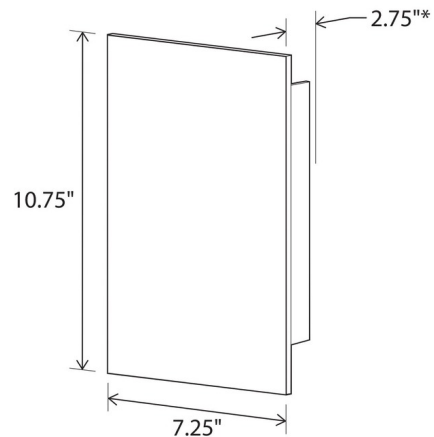

CLICK TO VIEW PRODUCT

Notes: