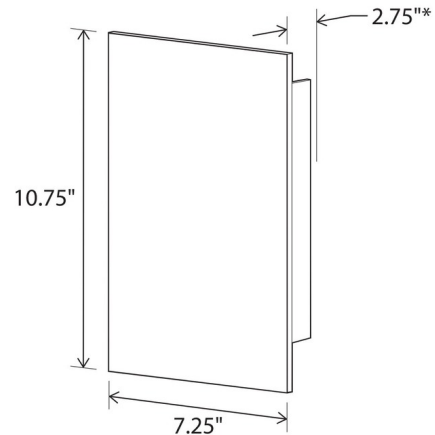

CLICK TO VIEW PRODUCT

Notes: