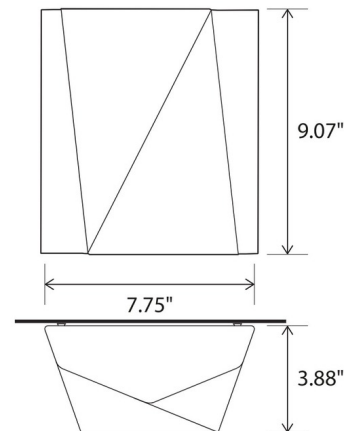

CLICK TO VIEW PRODUCT

Notes: