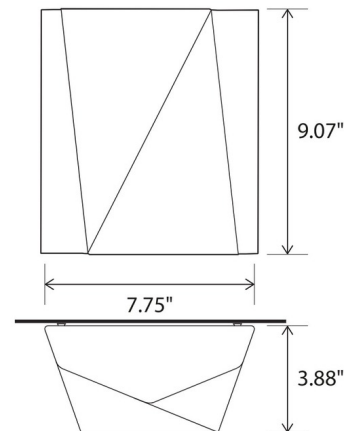

### Specifications

COLOR	N/A
BODY FINISH	Matte Grey
WATTAGE	14W
DIMMER	Low Voltage Electronic
DIMENSIONS	7.75"W x 9.07"H x 3.88"D
INTEGRATED LED MODULE	1 x LED/14W/120-277V LED
COUNTRY OF ORIGIN	United States