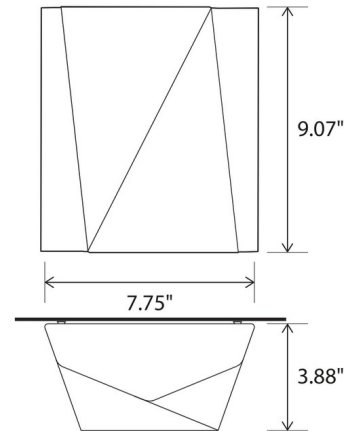

CLICK TO VIEW PRODUCT

Notes: