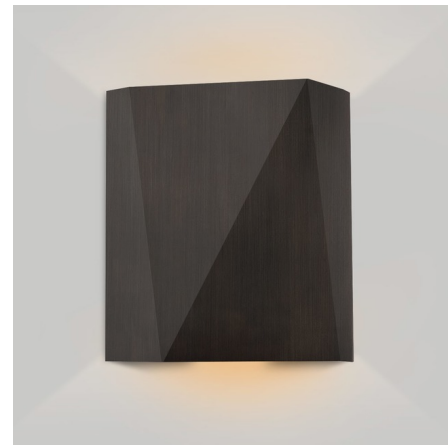

Lightology

lightology.com
866-954-4489
05-21-26

Project: _____
 Company: _____
 Location: _____ Fixture Type: _____
 SPEC #: **CER880187**
 Approved On: _____ Approved By: _____

Calx Outdoor Up and Down Wall Sconce By Cerno

Description

The Calx Wall Sconce offers an intriguing geometric look with clean lines that will add a subtle complexity to any exterior space with its shade composed of triangular shapes, providing up and down lighting. Available finished in Antique Bronze, Textured Black, Textured White, Marine Grade Stainless Steel, or Matte Grey. Option of 2700, 3000, 3500, or 4000K color temperature with standard output (1130 lumens) or reduced output (540 lumens). Standard output dimmable with a TRIAC or electronic low voltage dimmer (120VAC), or 0-10V dimmer, sold separately. Reduced output option is not dimmable. Made in the USA. UL and cUL listed for wet locations. ADA compliant.

Shown in antique bronze

Specifications

COLOR	N/A
BODY FINISH	Antique Bronze
WATTAGE	14W
DIMMER	Low Voltage Electronic
DIMENSIONS	7.75"W x 9.07"H x 3.88"D
INTEGRATED LED MODULE	2 x LED/7W/120-277V LED
COUNTRY OF ORIGIN	United States