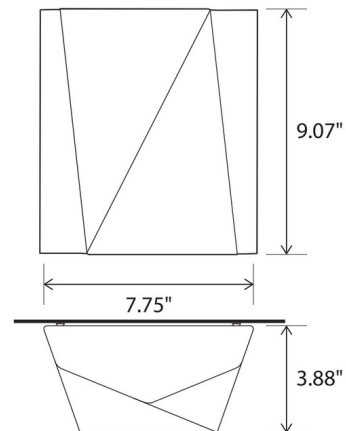

### Specifications

COLOR	N/A
BODY FINISH	Antique Bronze
WATTAGE	14W
DIMMER	Low Voltage Electronic
DIMENSIONS	7.75"W x 9.07"H x 3.88"D
INTEGRATED LED MODULE	2 x LED/7W/120-277V LED
COUNTRY OF ORIGIN	United States