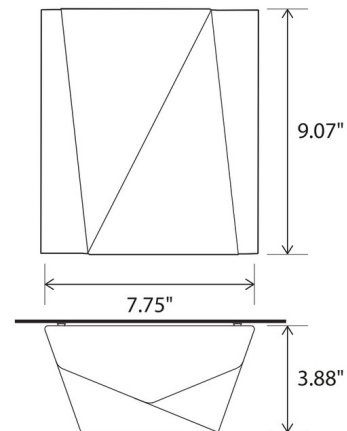

Shown in antique bronze

Specifications

COLOR	N/A
BODY FINISH	Antique Bronze
WATTAGE	14W
DIMMER	Low Voltage Electronic
DIMENSIONS	7.75\"W x 9.07\"H x 3.88\"D
INTEGRATED LED MODULE	2 x LED/7W/120-277V LED
COUNTRY OF ORIGIN	United States