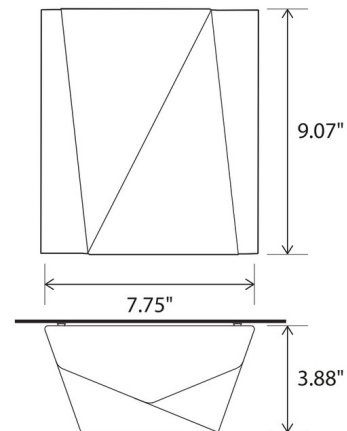

Shown in antique bronze

Specifications

COLOR	N/A
BODY FINISH	Antique Bronze
WATTAGE	14W
DIMMER	Low Voltage Electronic
DIMENSIONS	7.75"W x 9.07"H x 3.88"D
INTEGRATED LED MODULE	2 x LED/7W/120-277V LED
COUNTRY OF ORIGIN	United States