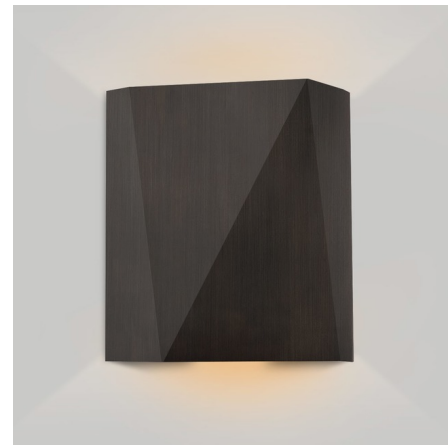

Lightology

lightology.com
866-954-4489
07-08-26

Project: _____
Company: _____
Location: _____ Fixture Type: _____
SPEC #: **CER880187**
Approved On: _____ Approved By: _____

Calx Outdoor Up and Down Wall Sconce By Cerno

Description

The Calx Wall Sconce offers an intriguing geometric look with clean lines that will add a subtle complexity to any exterior space with its shade composed of triangular shapes, providing up and down lighting. Available finished in Antique Bronze, Textured Black, Textured White, Marine Grade Stainless Steel, or Matte Grey. Option of 2700, 3000, 3500, or 4000K color temperature with standard output (1130 lumens) or reduced output (540 lumens). Standard output dimmable with a TRIAC or electronic low voltage dimmer (120VAC), or 0-10V dimmer, sold separately. Reduced output option is not dimmable. Made in the USA. UL and cUL listed for wet locations. ADA compliant.

Shown in antique bronze

Specifications

COLOR	N/A
BODY FINISH	Antique Bronze
WATTAGE	14W
DIMMER	Low Voltage Electronic
DIMENSIONS	7.75\"W x 9.07\"H x 3.88\"D
INTEGRATED LED MODULE	2 x LED/7W/120-277V LED
COUNTRY OF ORIGIN	United States