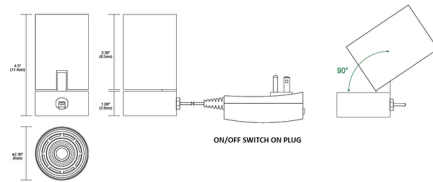

CLICK TO VIEW PRODUCT

Notes: