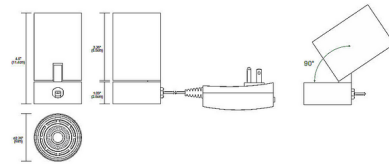

By PureEdge Lighting

Description

The BIG-Shorty Uplight/Spotlight yields BIG illumination in a shorty profile. The BIG-shorty offers a 90 degree adjustable floor lamp. Finish in Satin Nickel, Black or White. Features an integral 12 volt plug-in LED driver with soft start short circuit and overload protection. Class 2, 10 watt max. Input: 120VAC, 0.6A 50/60Hz. Output: 12VAC, 0.08A Max. One 12 volt, GU5.3 MR16 LED bulb up to 8 watts is required, but not included. Consult bulb manufacturer for dimmer compatibility with electronic low voltage (ELV) power supply. UL listed. Required bulb and optional optical accessories sold separately.

Shown in satin nickel

Specifications

COLOR	N/A
BODY FINISH	Satin Nickel
WATTAGE	8W
DIMMER	Low Voltage Electronic
DIMENSIONS	2.36"W x 4.5"H
BULB NOT INCLUDED	1 x MR16/GU5.3 (bipin)/8W/12V LED

CLICK TO VIEW PRODUCT