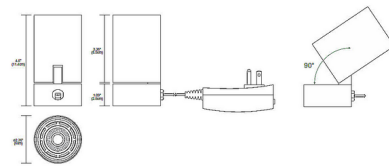

By PureEdge Lighting

Description

The BIG-Shorty Uplight/Spotlight yields BIG illumination in a shorty profile. The BIG-shorty offers a 90 degree adjustable floor lamp. Finish in Satin Nickel, Black or White. Features an integral 12 volt plug-in LED driver with soft start short circuit and overload protection. Class 2, 10 watt max. Input: 120VAC, 0.6A 50/60Hz. Output: 12VAC, 0.08A Max. One 12 volt, GU5.3 MR16 LED bulb up to 8 watts is required, but not included. Consult bulb manufacturer for dimmer compatibility with electronic low voltage (ELV) power supply. UL listed. Required bulb and optional optical accessories sold separately.

Shown in satin nickel

Specifications

COLOR	N/A
BODY FINISH	Satin Nickel
WATTAGE	8W
DIMMER	Low Voltage Electronic
DIMENSIONS	2.36"W x 4.5"H
BULB NOT INCLUDED	1 x MR16/GU5.3 (bipin)/8W/12V LED

CLICK TO VIEW PRODUCT